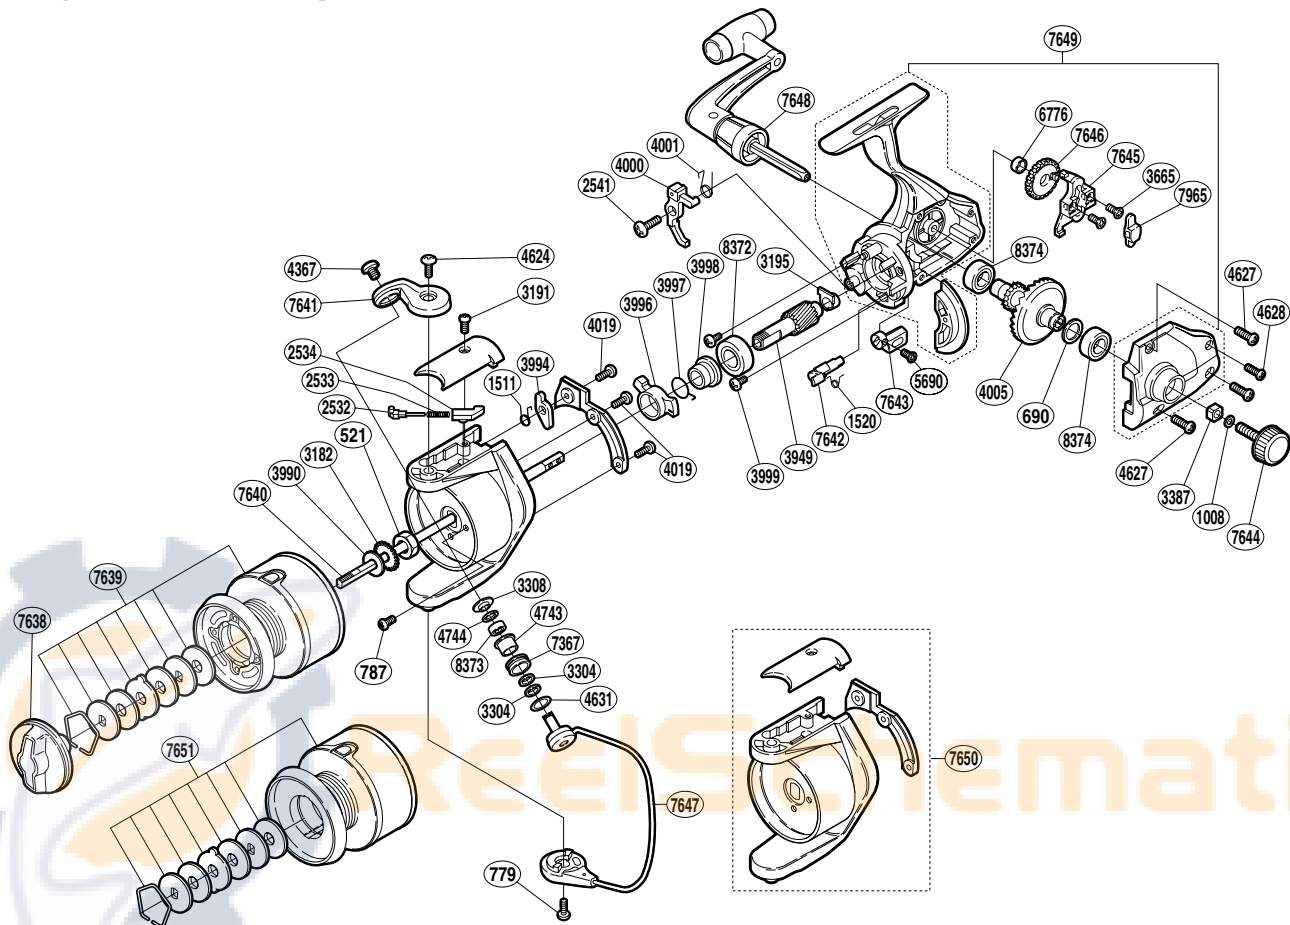

SHIMANO®

NEXAVE

NEX-6000F

Part No.	Description	Part No.	Description	Part No.	Description
RD 0521	Rotor Nut	RD 3994	Bail Trip Lever	RD 7639	Spool Assembly
RD 0690	Drive Gear Washer	RD 3996	Anti-Reverse Lock Out	RD 7640	Main Shaft
RD 0779	Bail Hold Support Screw	RD 3997	Anti-Reverse Lock Out Spring	RD 7641	Bail Arm
RD 0787	Nut Lock Screw	RD 3998	Lock Out Spring Holder	RD 7642	Anti-Reverse Cam
RD 1008	Handle Lock Washer	RD 3999	Bearing Retainer Screw	RD 7643	Anti-Reverse Lever
RD 1511	Lever Spring	RD 4000	Anti-Reverse Pawl	RD 7644	Handle Screw Cap
RD 1520	Anti-Reverse Cam Spring	RD 4001	Anti-Reverse Pawl Spring	RD 7645	Oscillating Slider
RD 2532	Bail Spring Guide (A)	RD 4005	Drive Gear	RD 7646	Oscillating Gear
RD 2533	Bail Spring	RD 4019	Counterbalance Cover Screw	RD 7647	Bail Assembly
RD 2534	Bail Spring Guide (B)	RD 4367	Line Roller Screw	RD 7648	Handle Assembly
RD 2541	Anti-Reverse Pawl Screw	RD 4624	Bail Arm Screw	RD 7649	Body Assembly
RD 3182	Spool Support	RD 4627	Side Cover Screw (large)	RD 7650	Rotor Assembly
RD 3191	Bail Spring Cover Screw	RD 4628	Side Cover Screw (small)	RD 7965	Oscillating Slider Inner
RD 3195	Bushing	RD 4631	Spacer	RD 8372	Ball Bearing
RD 3304	Bearing Spacer	RD 4743	Line Roller Bushing	RD 8373	Line Roller Bearing
RD 3308	Line Roller Washer	RD 4744	Roller Bearing Seal	RD 8374	Ball Bearing
RD 3387	Handle Screw Lock	RD 5690	Anti-Reverse Lever Screw		
RD 3665	Slider Retainer Screw	RD 6776	Oscillating Gear Bushing		
RD 3949	Pinion Gear	RD 7367	Line Roller		
RD 3990	Spool Washer	RD 7638	Drag Knob Assembly	RD 7651	Spare Spool Assembly